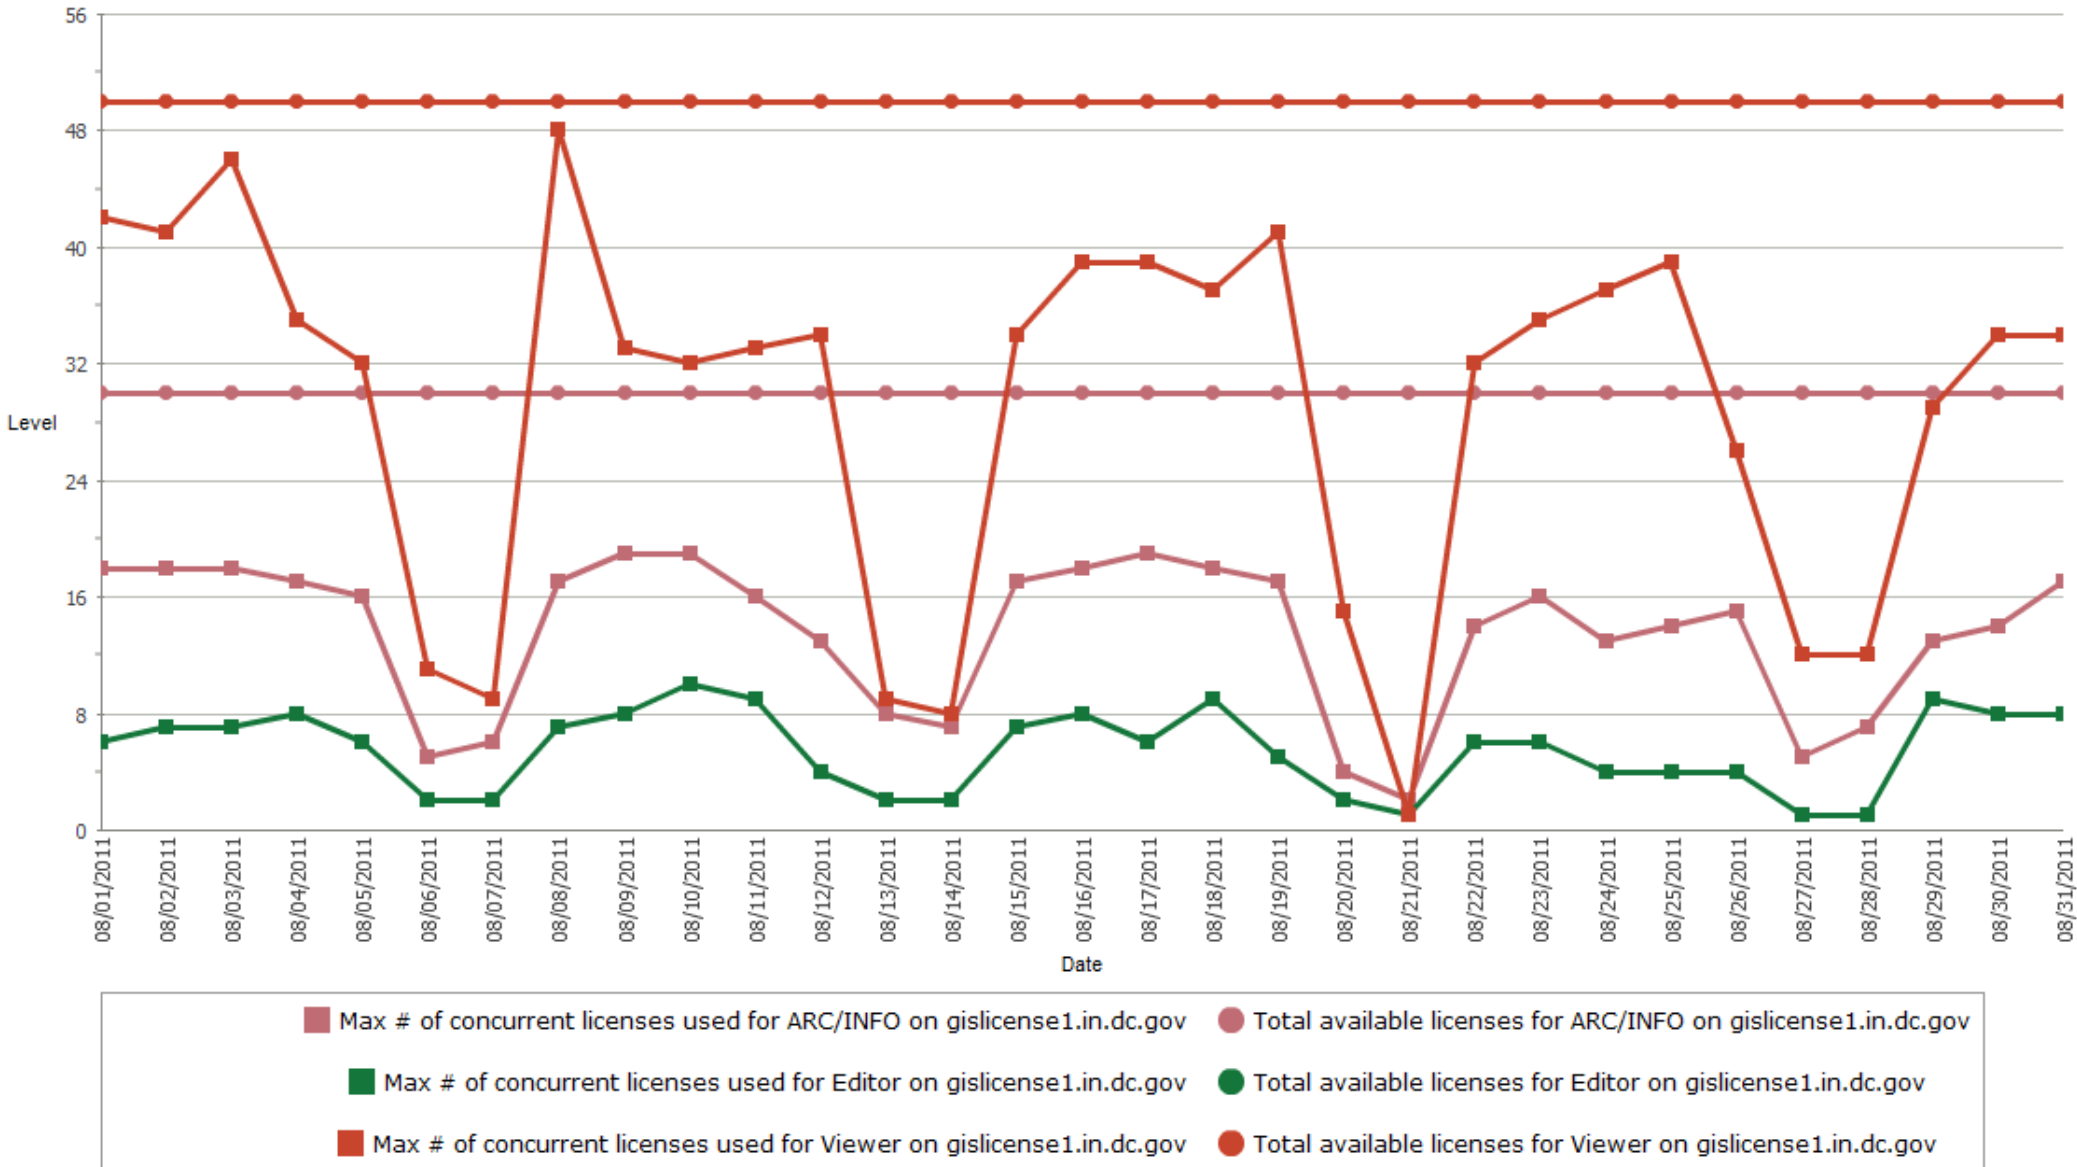

ArcGIS Desktop License Usage
 District of Columbia Geographic Information System
 August 2011

*This chart is showing the maximum number of licenses, for each type, used for the date listed.