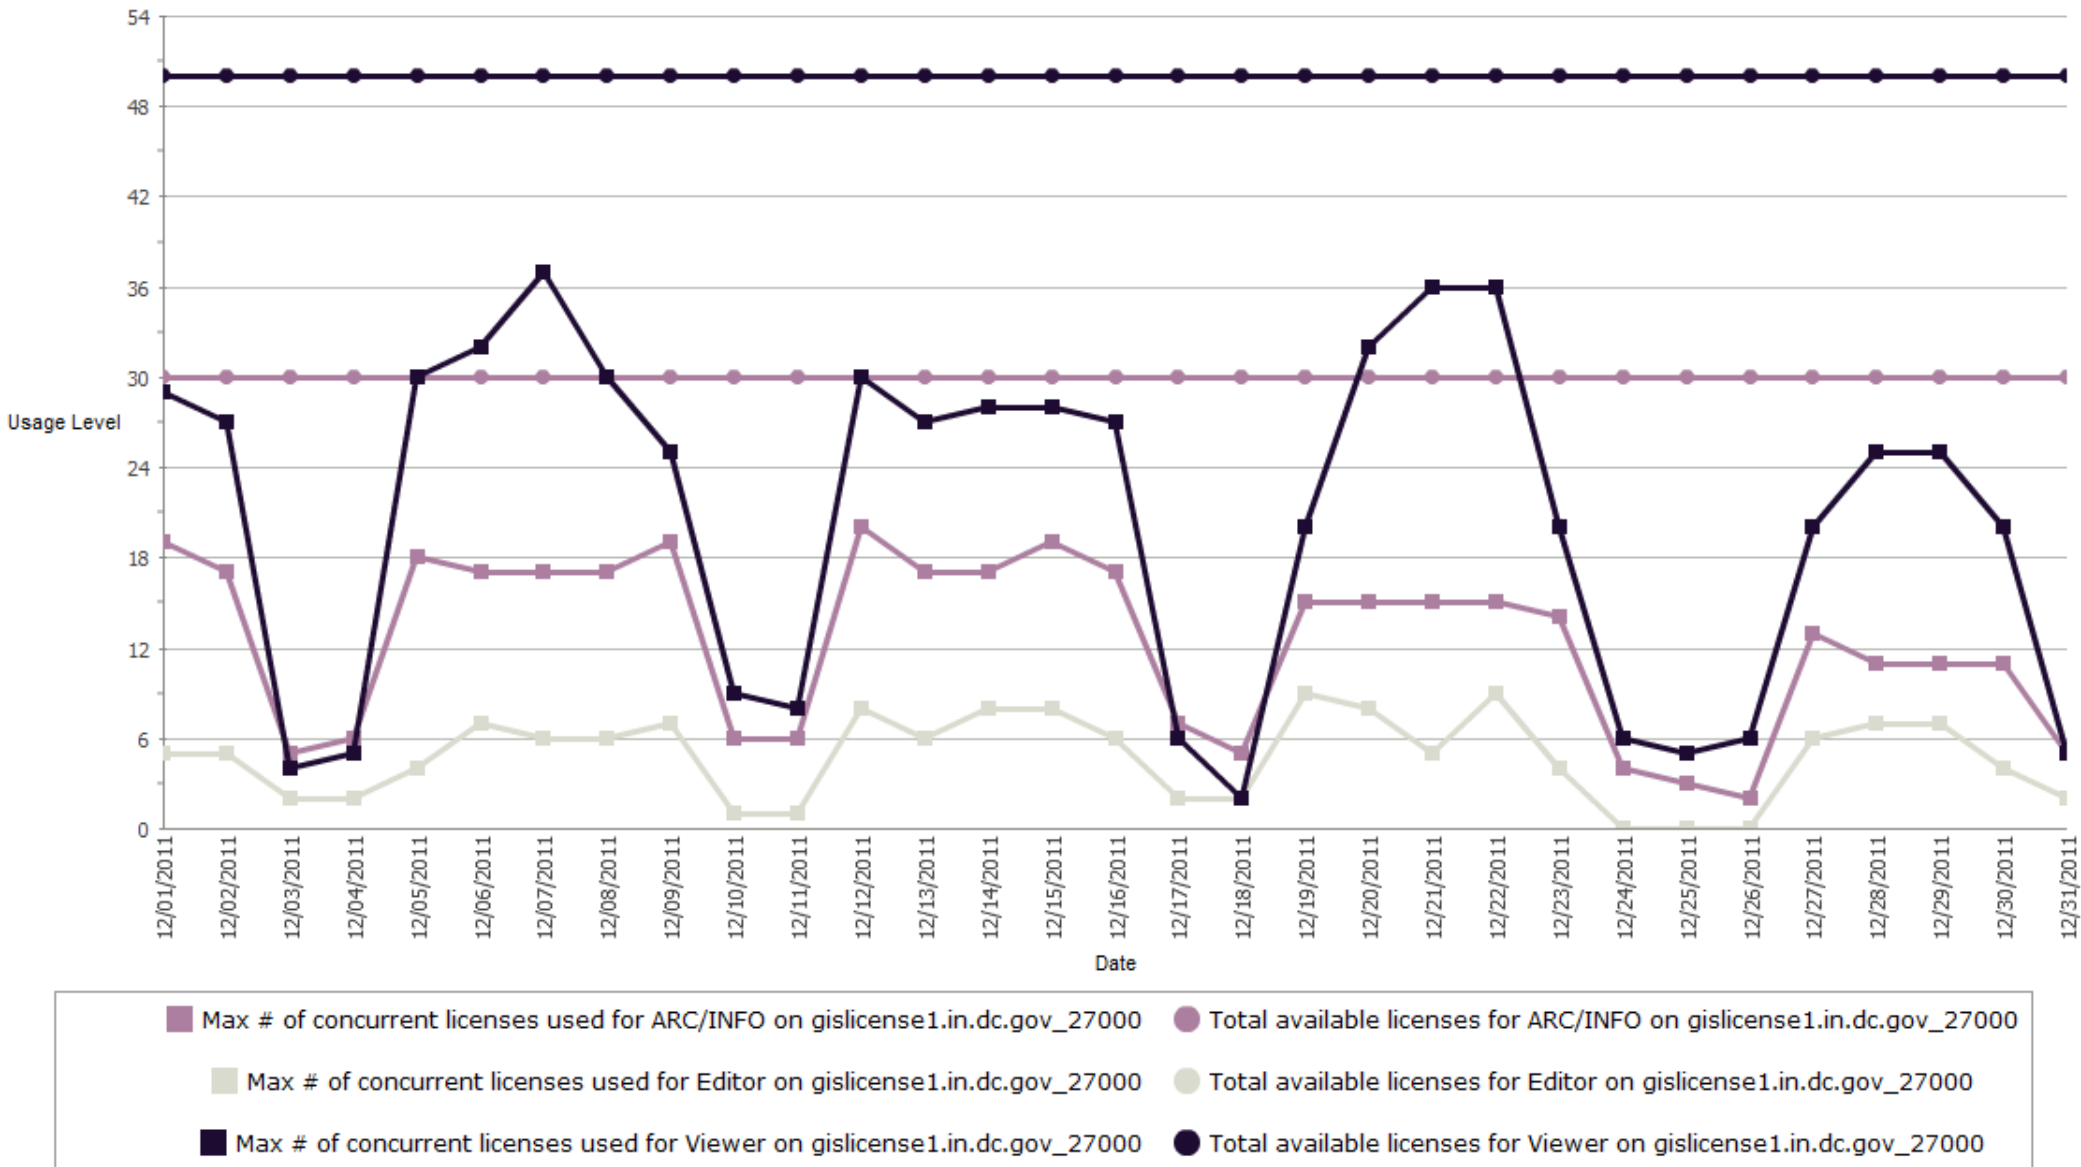

ArcGIS Desktop License Usage
 District of Columbia Geographic Information System
 December 2011

*This chart is showing the maximum number of licenses, for each type, used for the date listed.