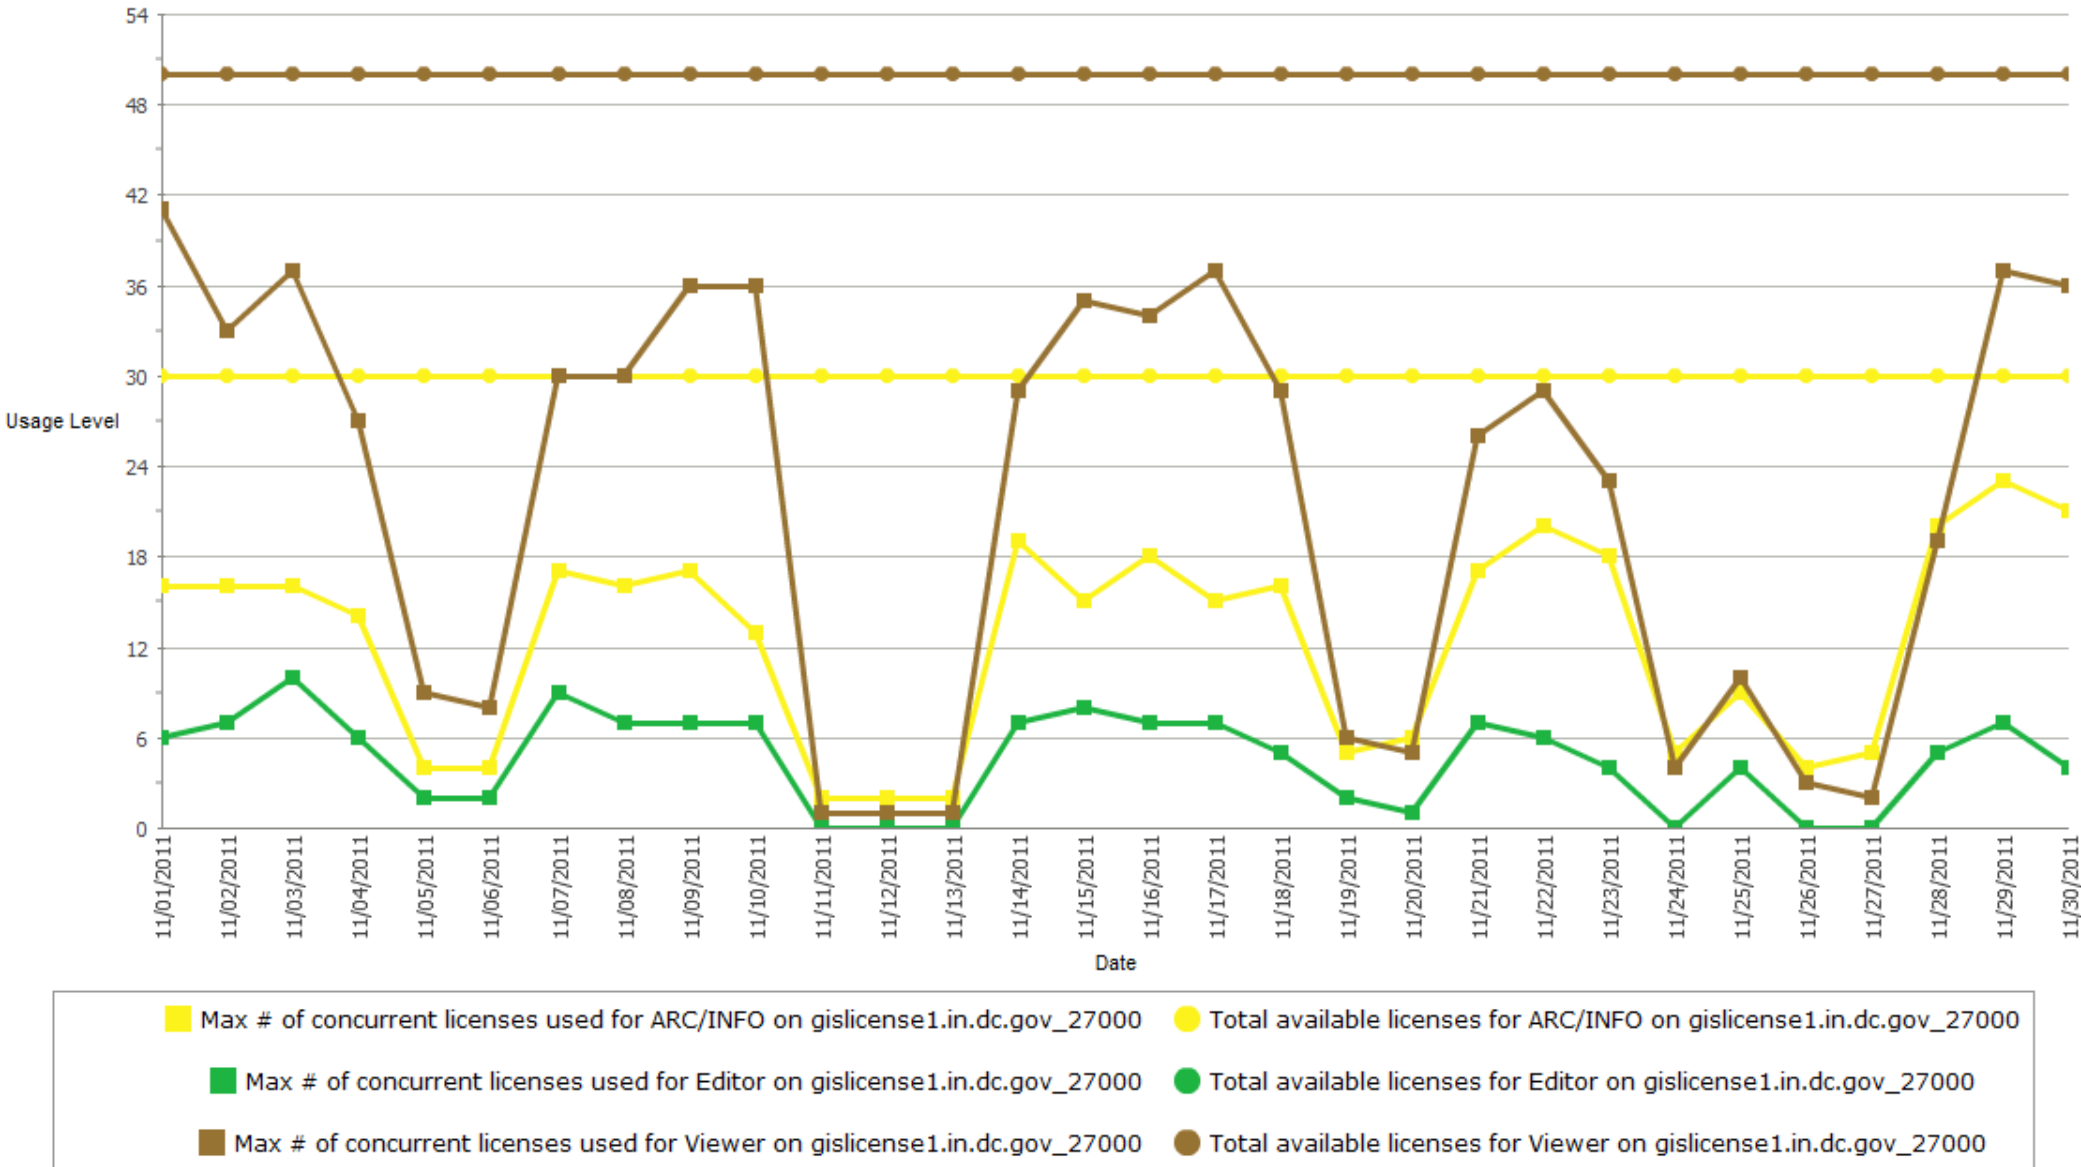

ArcGIS Desktop License Usage
 District of Columbia Geographic Information System
 November 2011

*This chart is showing the maximum number of licenses, for each type, used for the date listed.