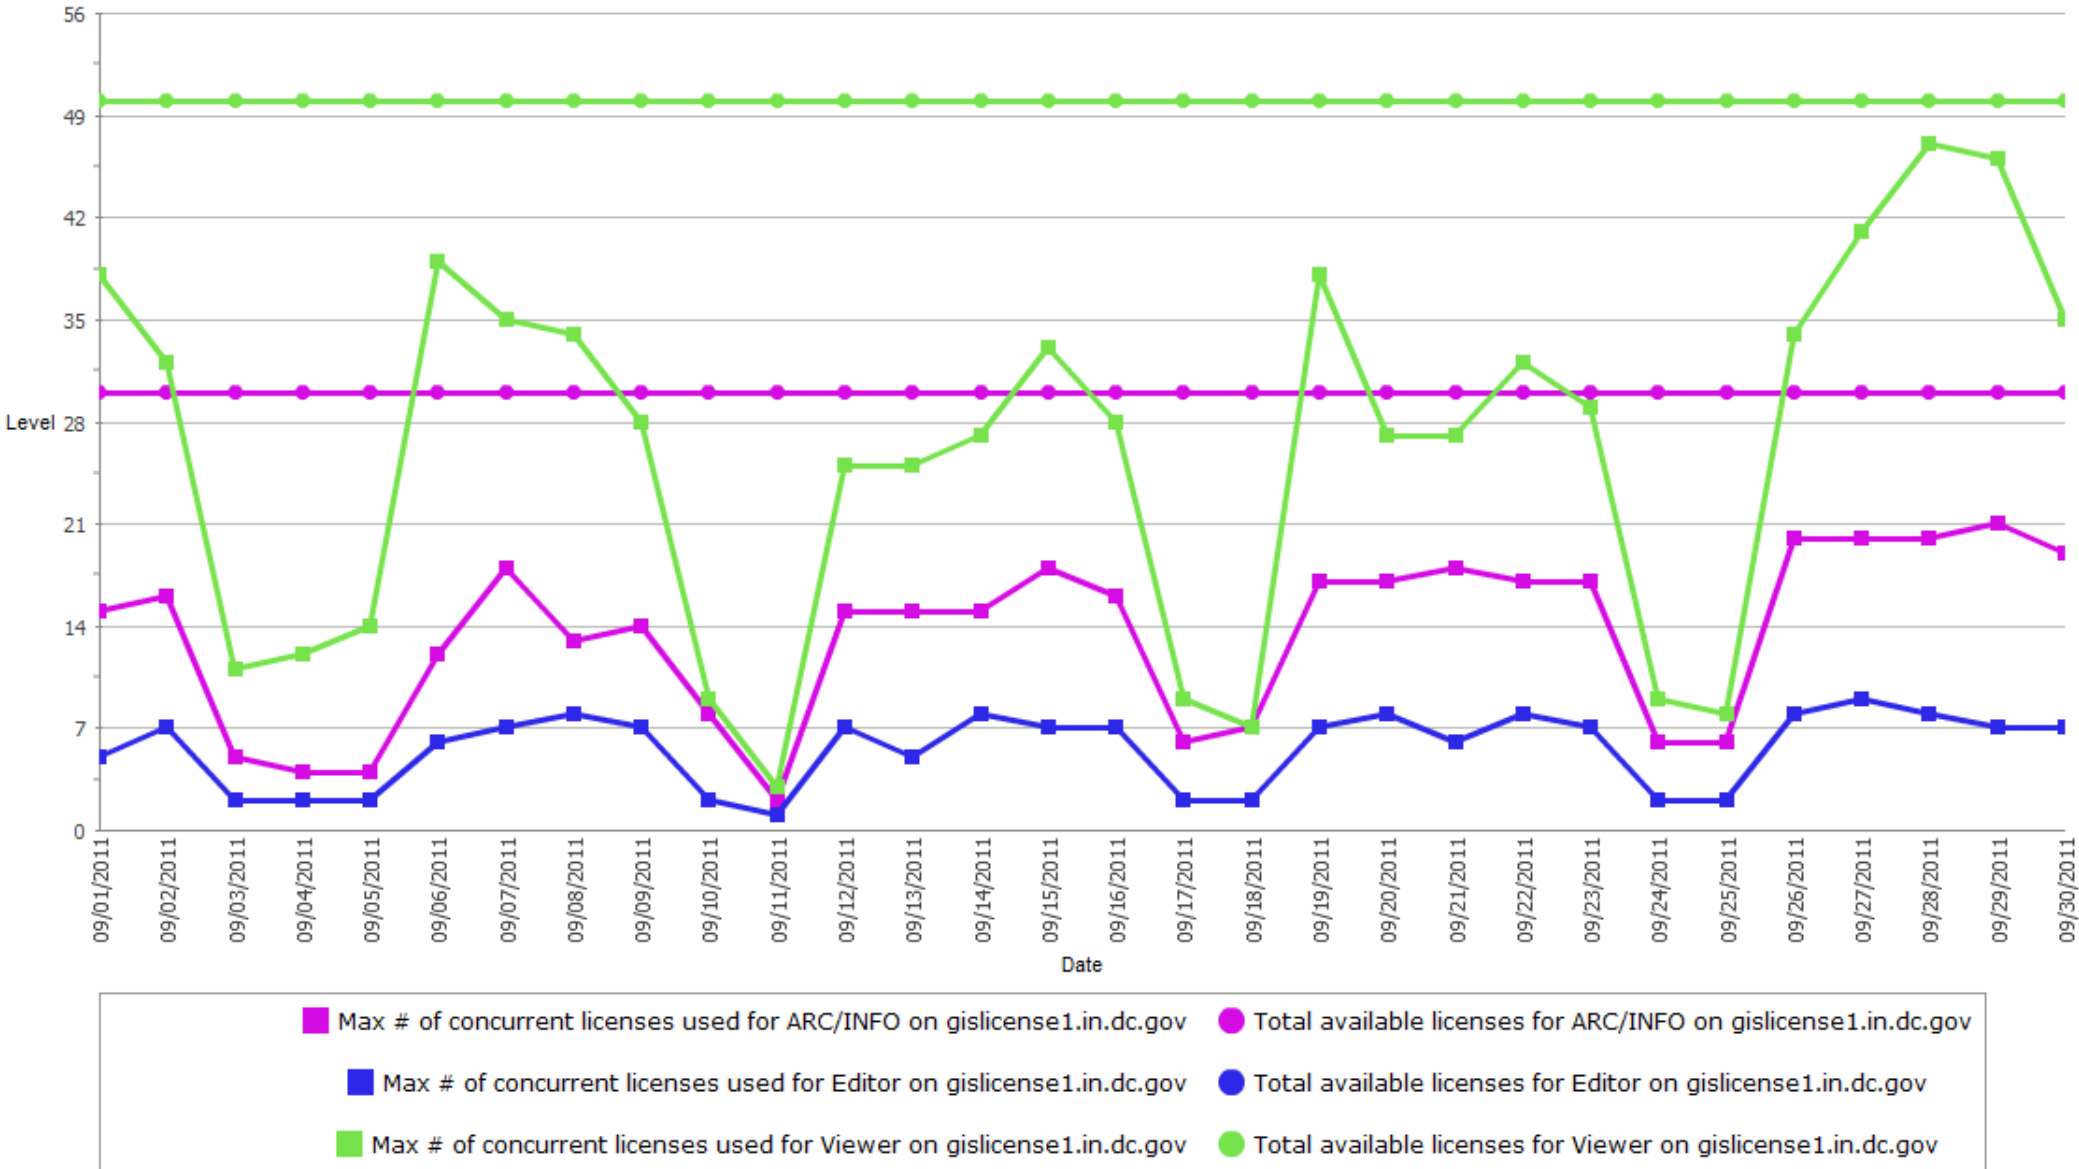

ArcGIS Desktop License Usage
 District of Columbia Geographic Information System
 September 2011

*This chart is showing the maximum number of licenses, for each type, used for the date listed.