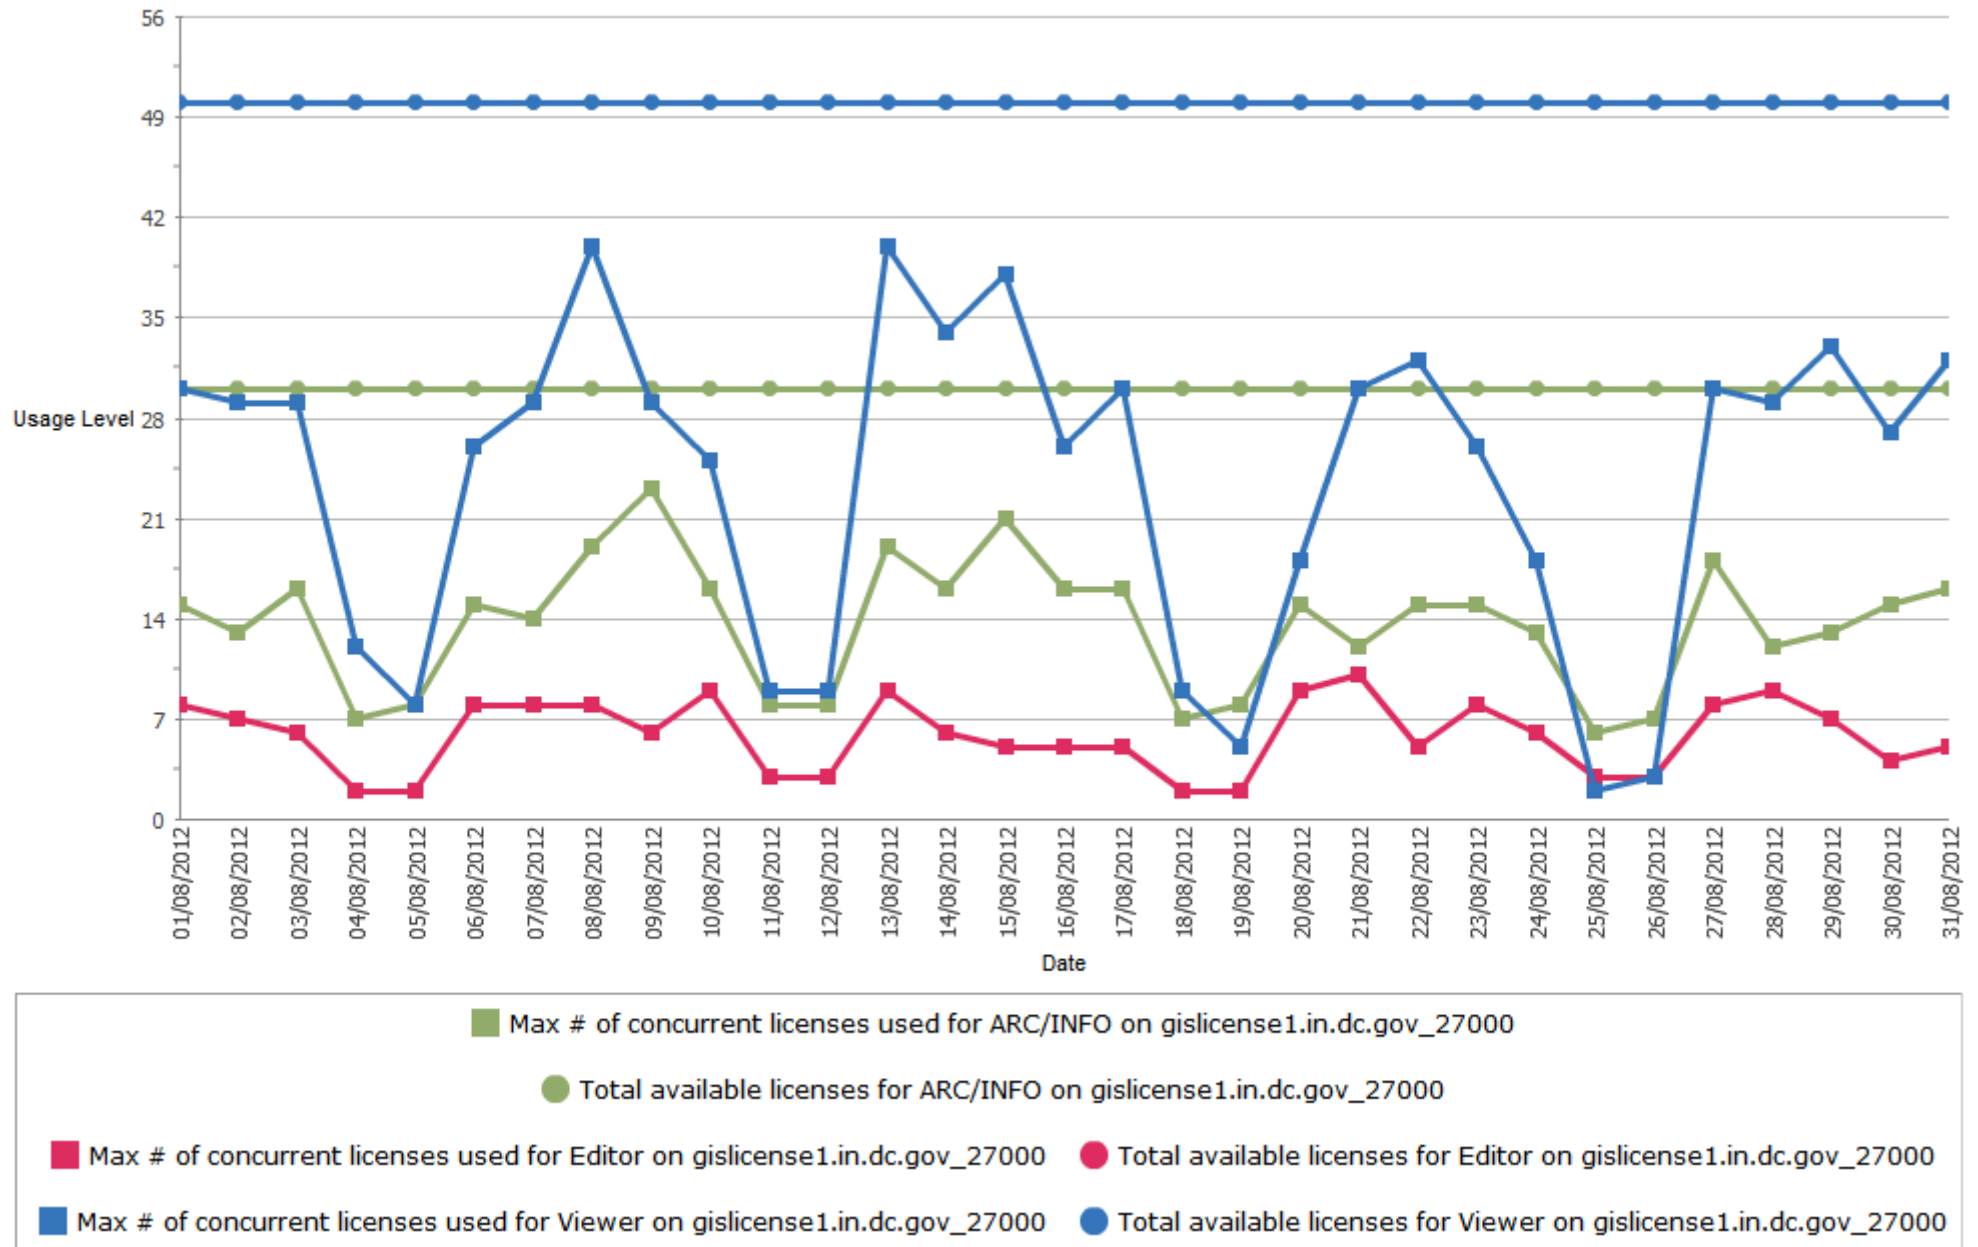

ArcGIS Desktop License Usage
 District of Columbia Geographic Information System
 August 2012

*This chart is showing the maximum number of licenses, for each type, used for the date listed.